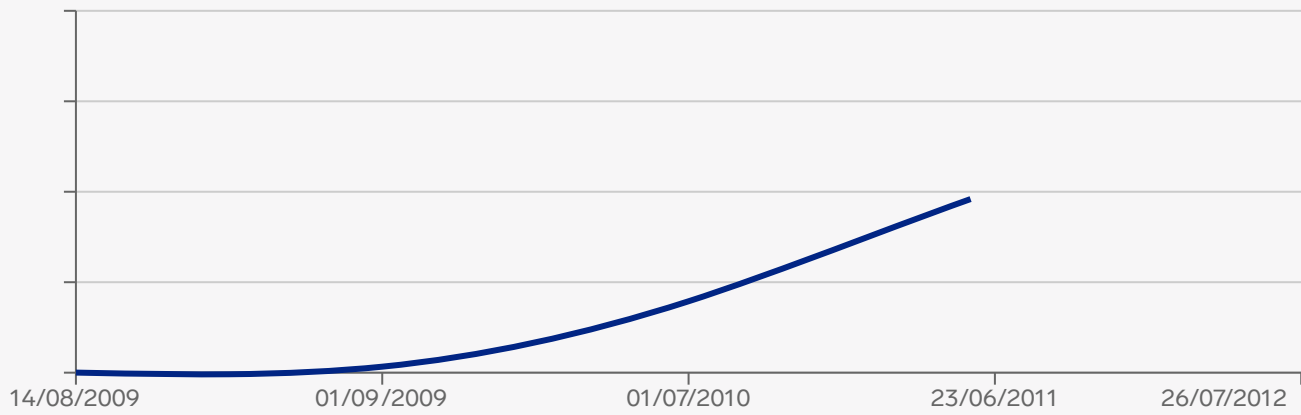

Odometer Records

DATE

MILEAGE

14/08/2009

12 km

01/09/2009

993 km

01/07/2010

11,839 km

23/06/2011

30,192 km

26/07/2012

44,958 km